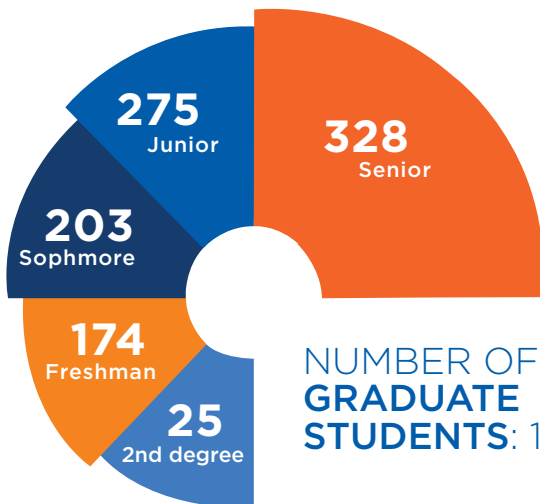

BOISE STATE UNIVERSITY

SCHOOL OF PUBLIC SERVICE

AT a GLANCE

WE SPEAK A COMMON LANGUAGE: **SERVING THE PUBLIC**

The School prepares students, public servants, and leaders to think both regionally and globally in an interdependent world. As such, it serves as a centralized resource for policy makers—to assist them in making informed decisions—and for faculty and students to actively connect and engage with the community and participate in policy decisions.

The bridging of disciplines across the university and the larger community enhances the education of students, allowing them to apply their knowledge and skills to the critical challenges facing the public, private and non-profit sectors.

ENROLLMENT **FALL 2014**

1147

Number of undergraduate degree-seeking students enrolled

= 100 degree-seeking students

INCOMING STUDENTS: **360**

153
In-state

207
Out-of-state

{ 27 USA states and 4 countries represented

ENROLLMENT BY **ACADEMIC LEVEL**

NUMBER OF **GRADUATE STUDENTS: 142**