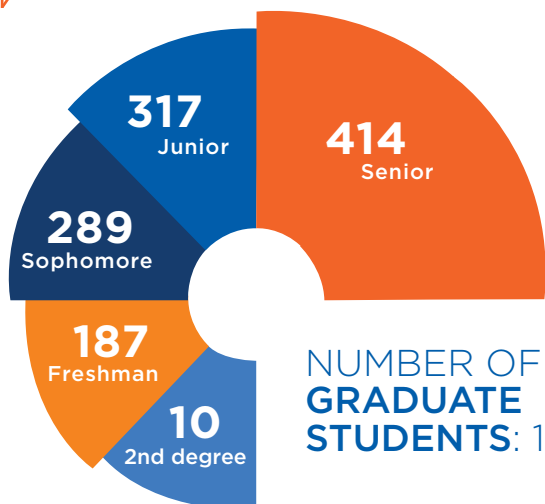

ENROLLMENT BY **ACADEMIC LEVEL**

NUMBER OF **GRADUATE STUDENTS: 165**